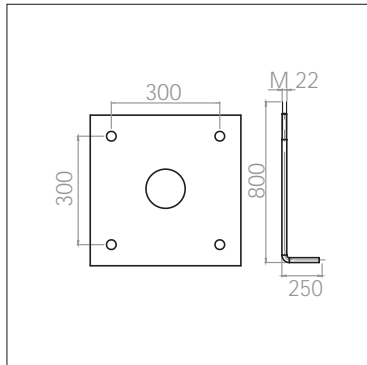

TYPE Q Thickness: 15 mm