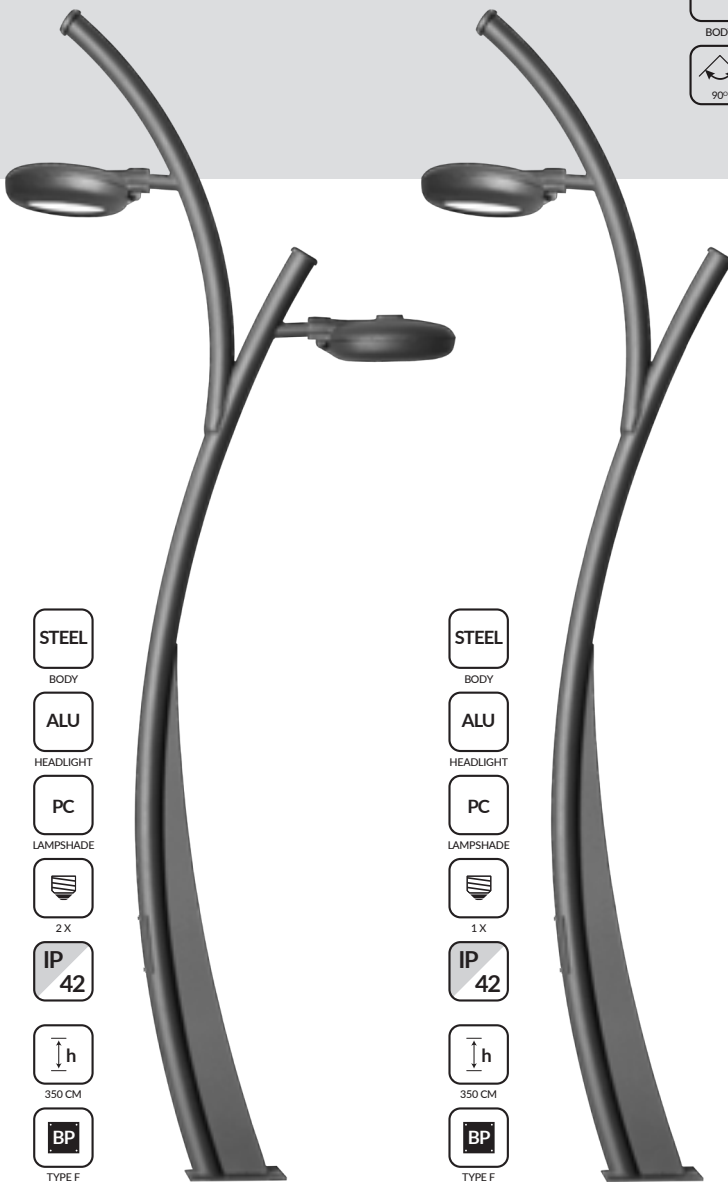

KHALIJ FARS SERIES

NOYAN

RO-P4985

KHALIJ FARS 2
RO-P4082

KHALIJ FARS 1
RO-P4080