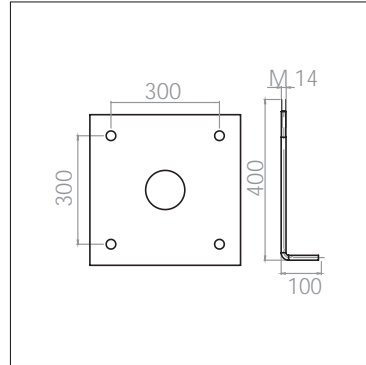

TYPE H Thickness: 6 mm

TYPE I Thickness: 6 mm

TYPE J Thickness: 8 mm

TYPE K Thickness: 10 mm

TYPE M Thickness: 3 mm

مشخصات نصب پایه

TYPE N Thickness: 6 mm

TYPE O Thickness: 8 mm