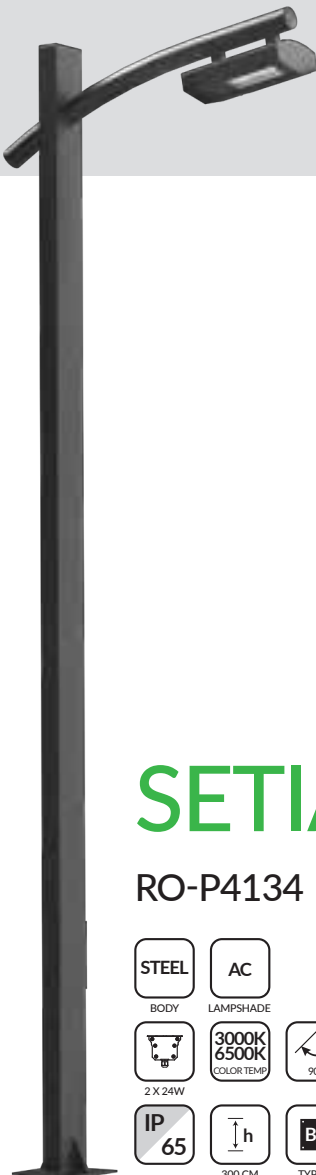

* Please note these products may be discontinued or modified without notice. Visit the website for the latest products.

HIRAD

RO-P4161

SETIA

RO-P4134

HAIMA

RO-P4992

OUTDOOR LIGHTS