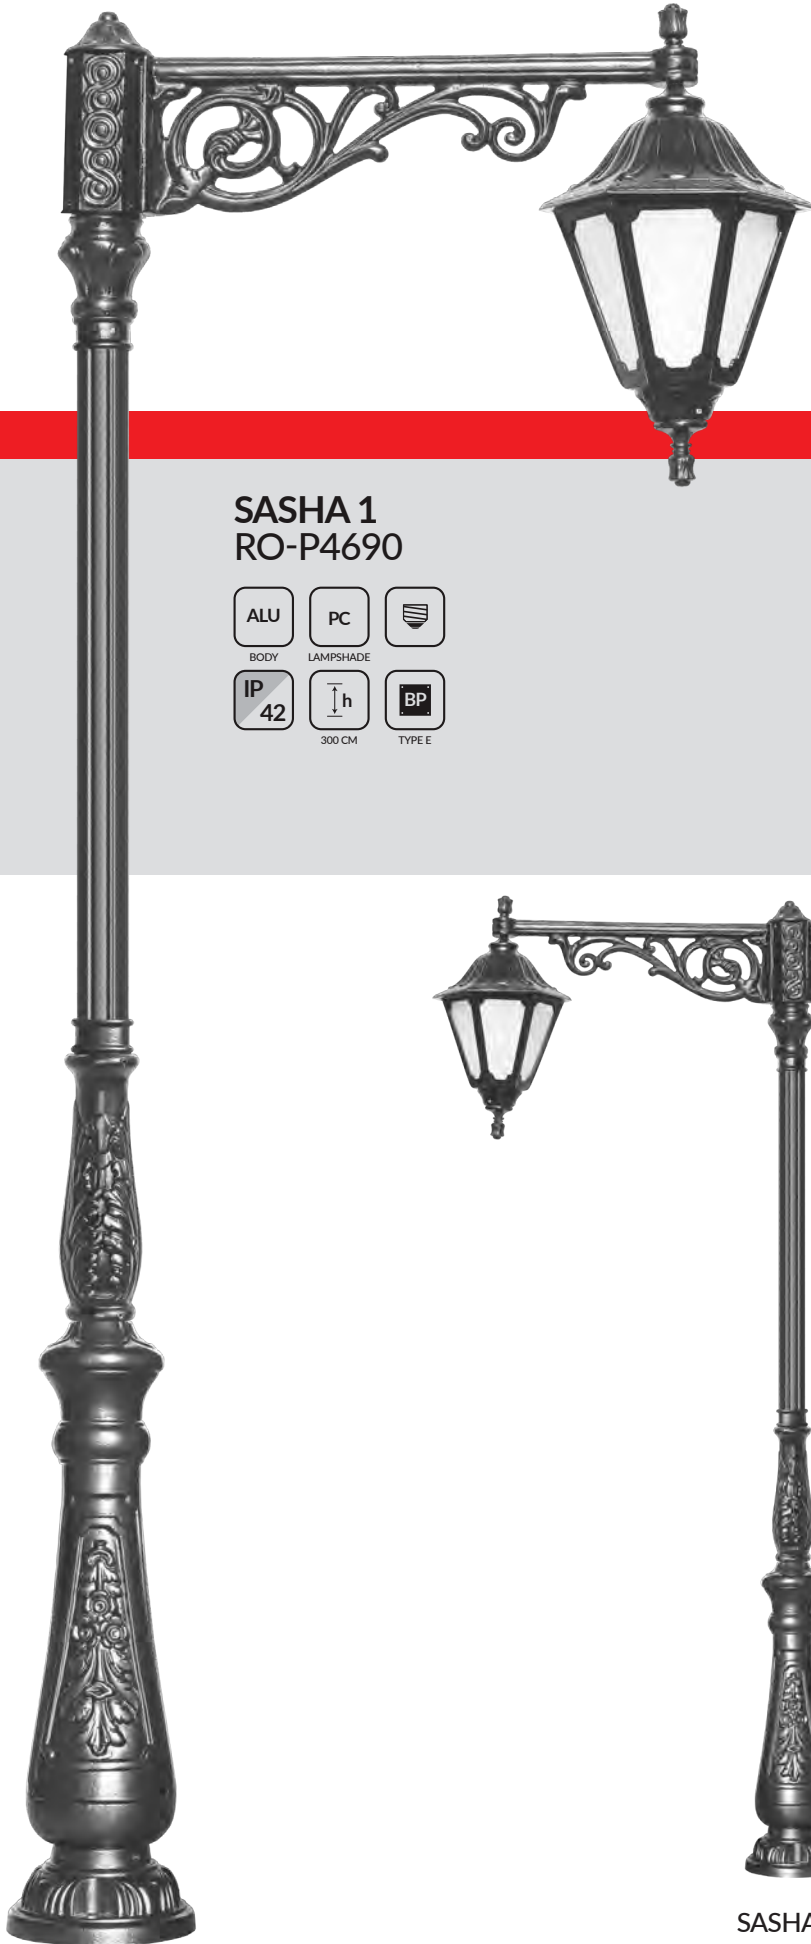

SASHA 2
RO-P4691

SASHA SERIES

SASHA 1
RO-P4690

 ALU BODY	 PC LAMP SHADE	
 IP 42	 h 300 CM	 BP TYPE E