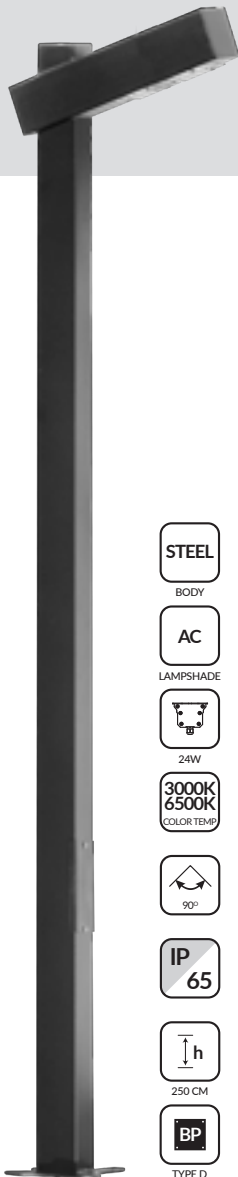

PARHAM
RO-P4033