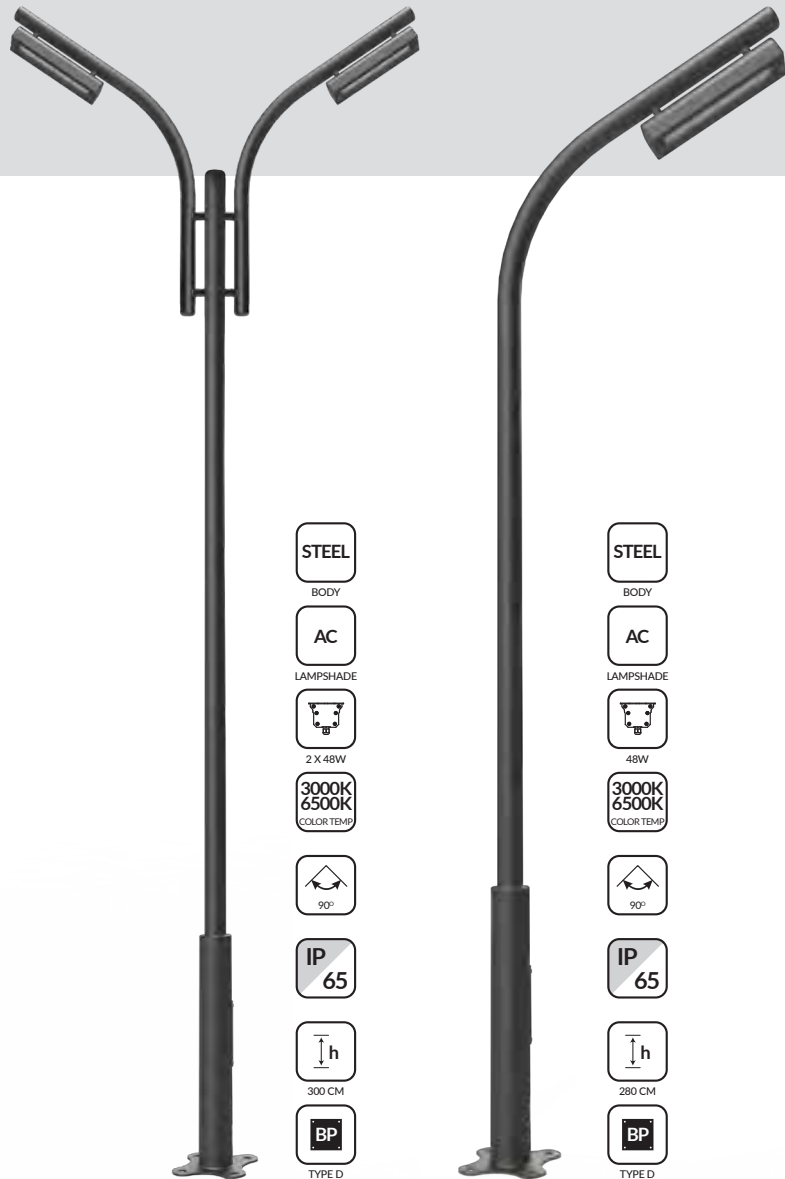

ARSHA

RO-P4053

MACAN

RO-P4973

ANGEL SERIES

ANGEL 3 RO-P4133

- 
BODY
- 
LAMP SHADE
- 
3 X 48W
- 
COLOR TEMP
- 
90°
- 
IP 65
- 
300 CM
- 
TYPE D

STEEL