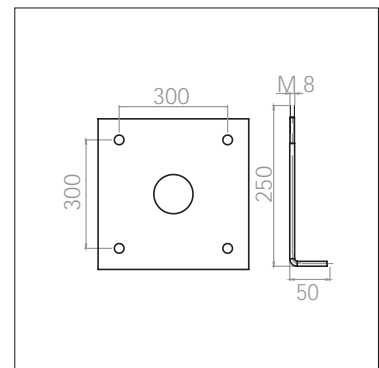

TYPE H Thickness: 6 mm

TYPE I Thickness: 6 mm

TYPE J Thickness: 8 mm

TYPE K Thickness: 10 mm

TYPE M Thickness: 3 mm

مشخصات نصب پایه

TYPE N Thickness: 6 mm

TYPE O Thickness: 8 mm