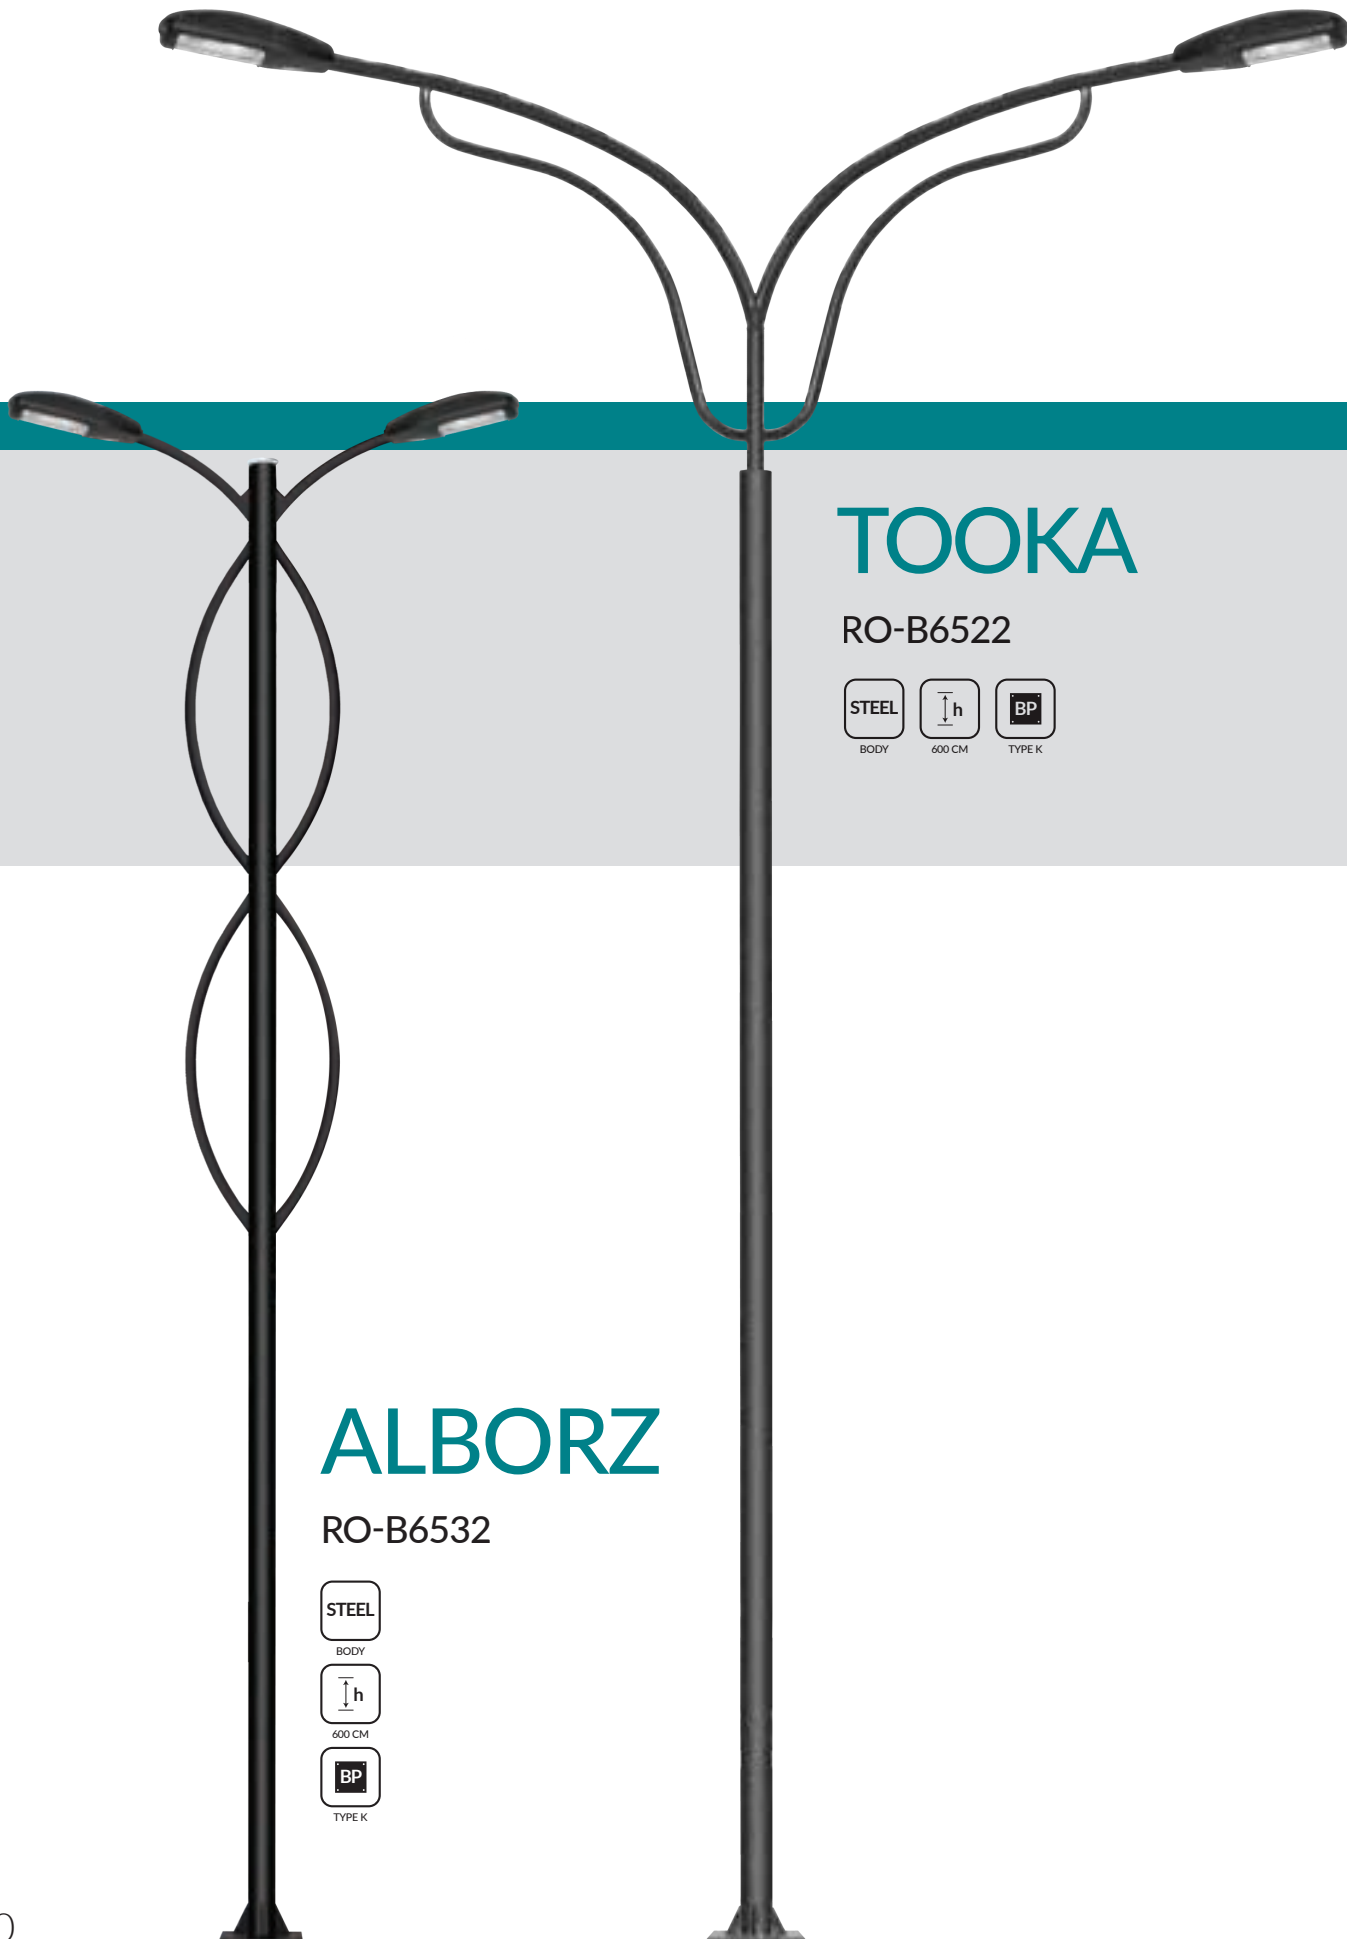

630 CM

TYPE K

OUTDOOR LIGHTS

STREET LIGHTS

TOOKA

RO-B6522

ALBORZ

RO-B6532