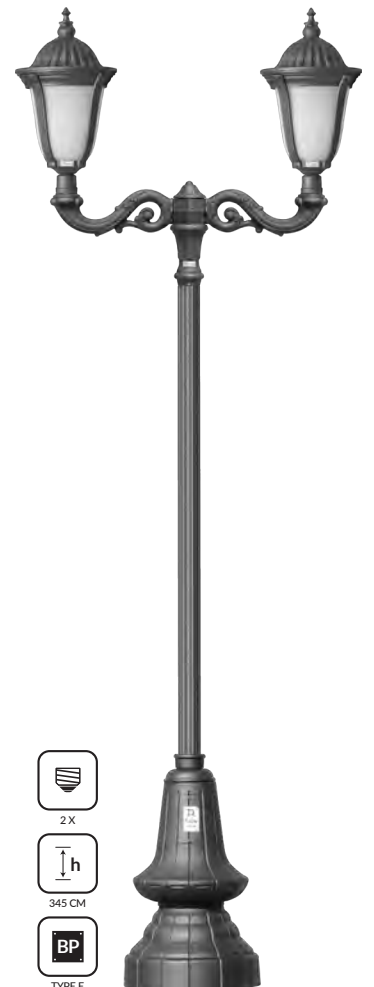

2 X
 345 CM
 BP TYPE E

PARNIA 2
RO-P4672

* Please note these products may be discontinued or modified without notice. Visit the website for the latest products.