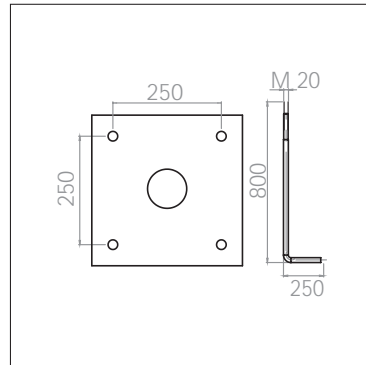

TYPE R Thickness: 12 mm