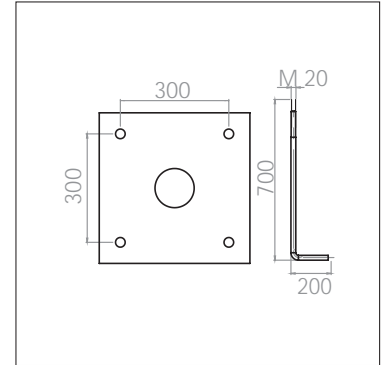

TYPE H Thickness: 6 mm

TYPE I Thickness: 6 mm

TYPE J Thickness: 8 mm

TYPE K Thickness: 10 mm

TYPE M Thickness: 3 mm

مشخصات نصب پایه

TYPE N Thickness: 6 mm

TYPE O Thickness: 8 mm