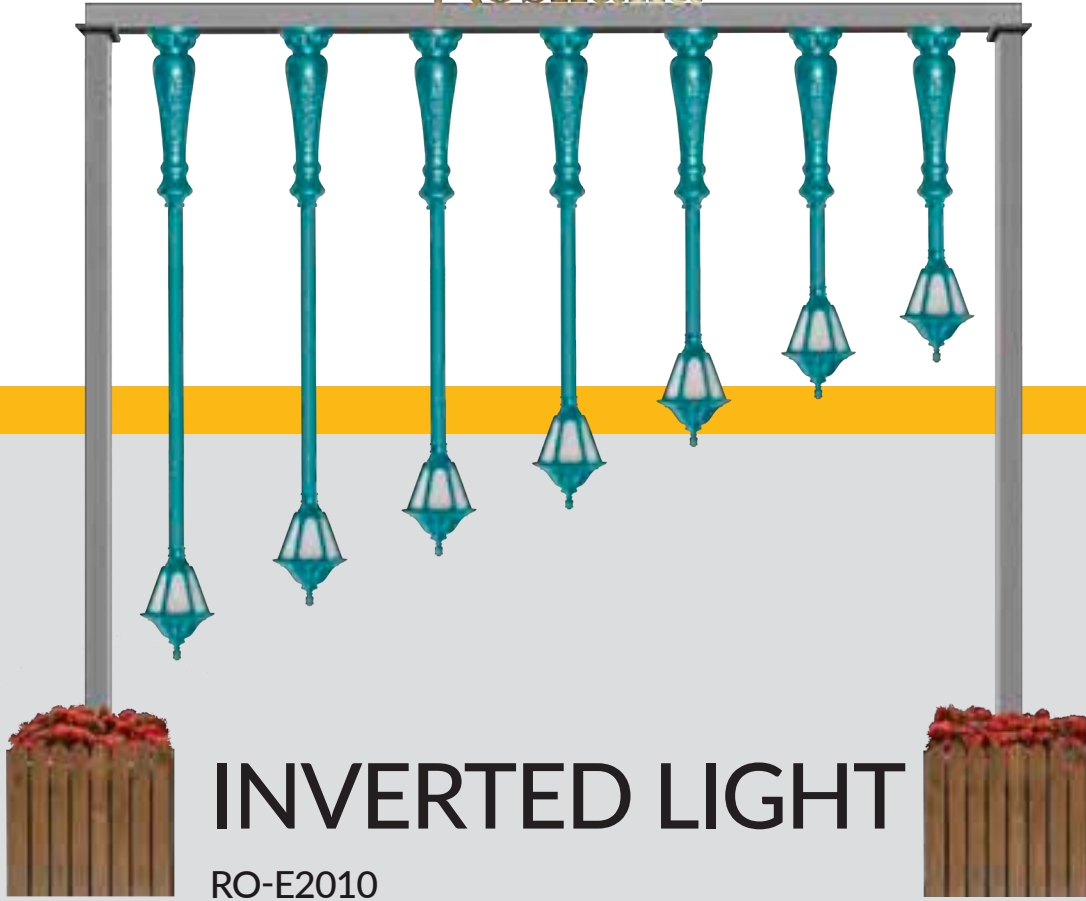

Roshana

INVERTED LIGHT

RO-E2010