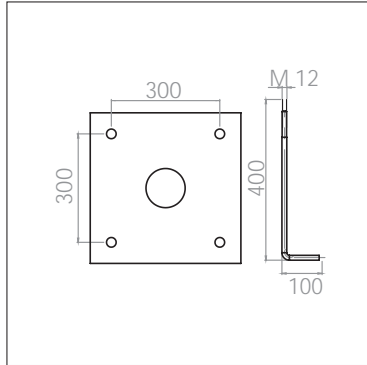

TYPE H Thickness: 6 mm

TYPE I Thickness: 6 mm

TYPE J Thickness: 8 mm

TYPE K Thickness: 10 mm

TYPE M Thickness: 3 mm

مشخصات نصب پایه

TYPE N Thickness: 6 mm

TYPE O Thickness: 8 mm