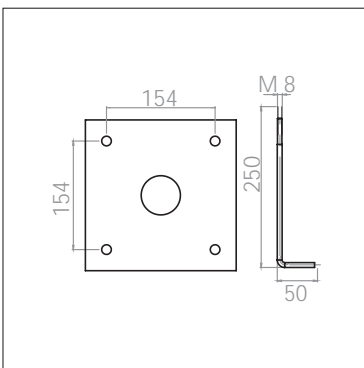

TYPE G Thickness: 3 mm