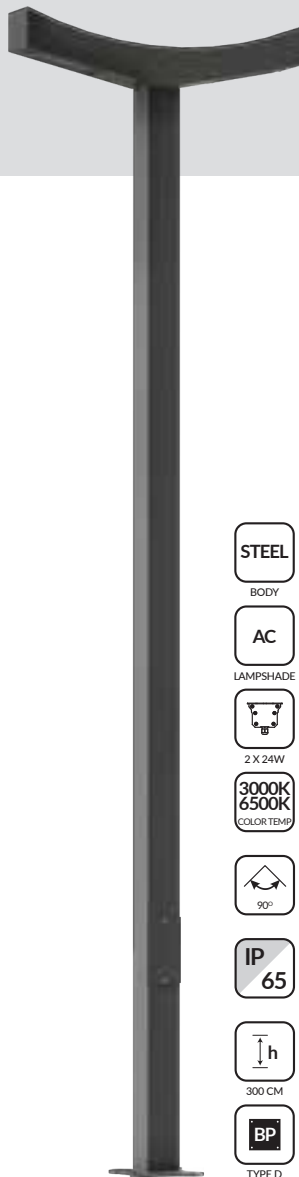

VENUS SERIES

VENUS 2 RO-P4909

BY ORDER

PARHAM
RO-P4033

VENUS 1
RO-P4908

OUTDOOR LIGHTS

PARK LIGHTS

NASTARAN