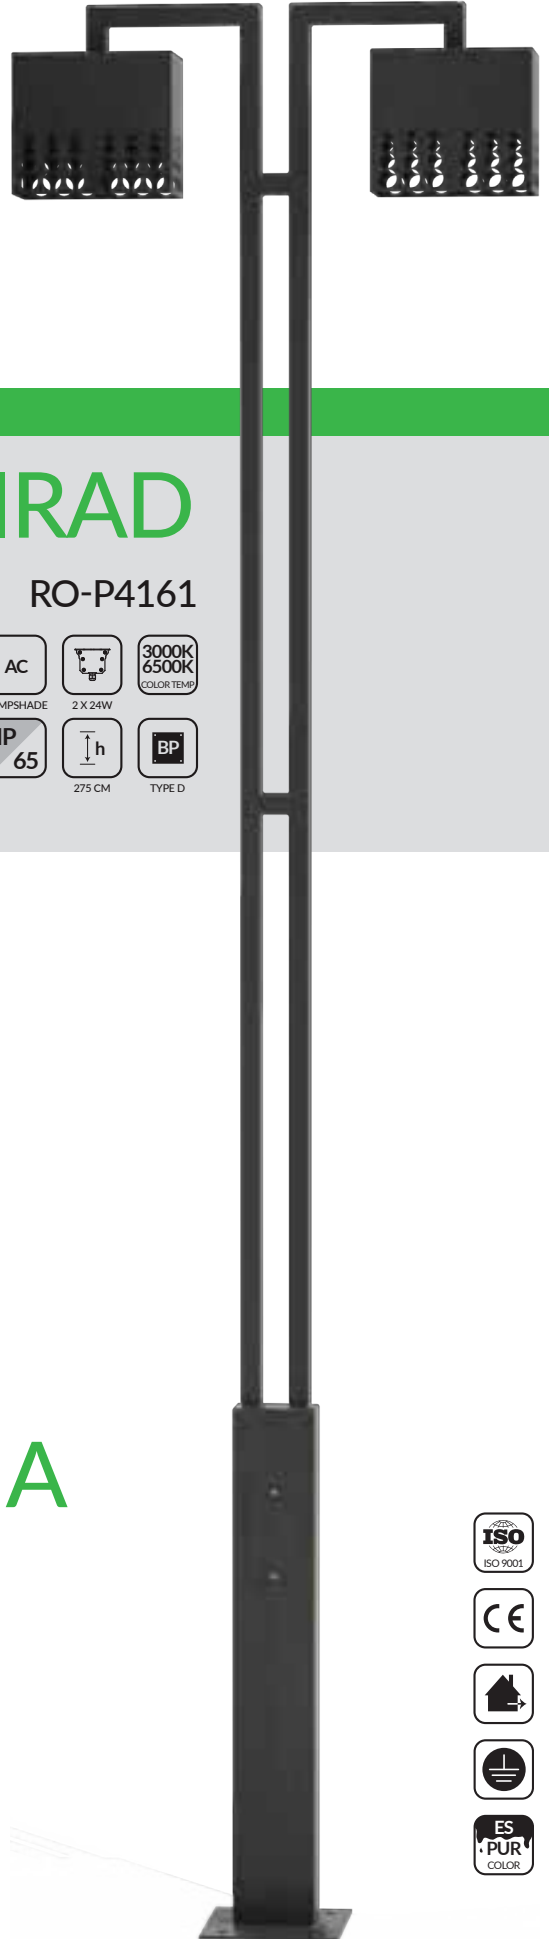

HIRAD

RO-P4161