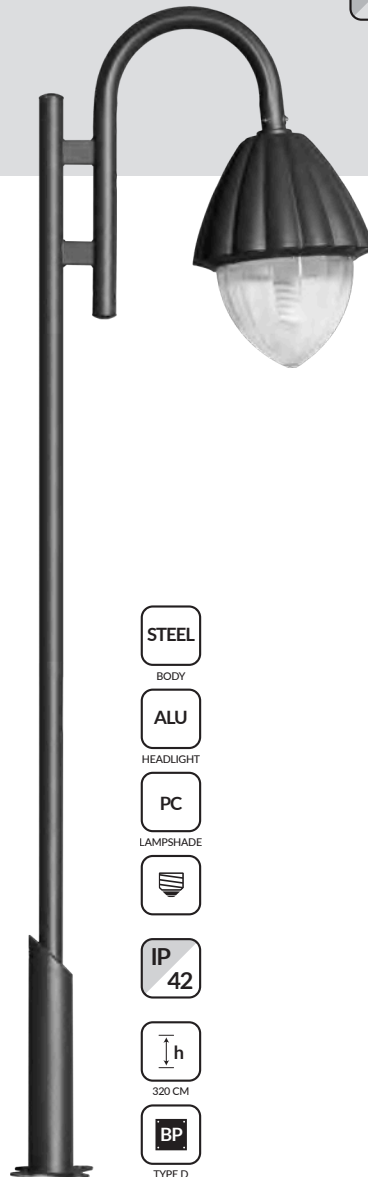

STEEL BODY
ALU HEADLIGHT
PC LAMP SHADE
IP 42
 320 CM
BP TYPE D

KARO 1
RO-P4626

* Please note these products may be discontinued or modified without notice. Visit the website for the latest products.