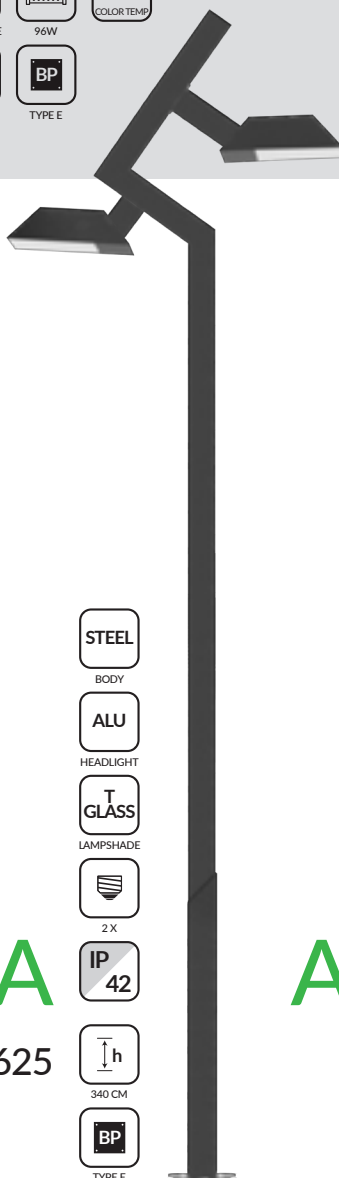

* Please note these products may be discontinued or modified without notice. Visit the website for the latest products.

PASHA

RO-P4055

DAYAN

RO-P4060

OUTDOOR LIGHTS

PARK LIGHTS

HILMA

RO-P4099

STEEL BODY	AC LAMP SHADE	 96W	3000K 6500K COLOR TEMP
IP 42	 350 CM	BP TYPE E	

ARTA

RO-P4625

STEEL BODY
ALU HEADLIGHT
T GLASS LAMP SHADE
 2X
IP 42
 340 CM
BP TYPE E

ARAS

RO-P4046

STEEL BODY
GLASS LAMP SHADE
 20W
3000K 6500K COLOR TEMP
 90°
IP 65
 240 CM
BP TYPE N