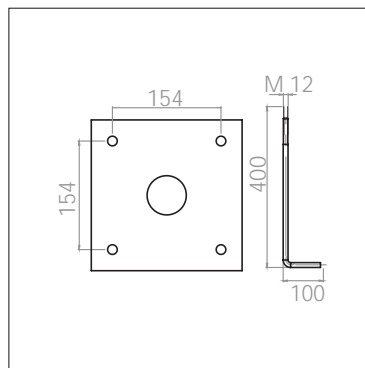

TYPE H Thickness: 6 mm

TYPE I Thickness: 6 mm

TYPE J Thickness: 8 mm

TYPE K Thickness: 10 mm

TYPE M Thickness: 3 mm

مشخصات نصب پایه

TYPE N Thickness: 6 mm

TYPE O Thickness: 8 mm