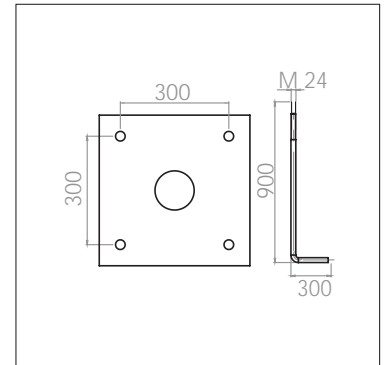

TYPE S Thickness: 20 mm