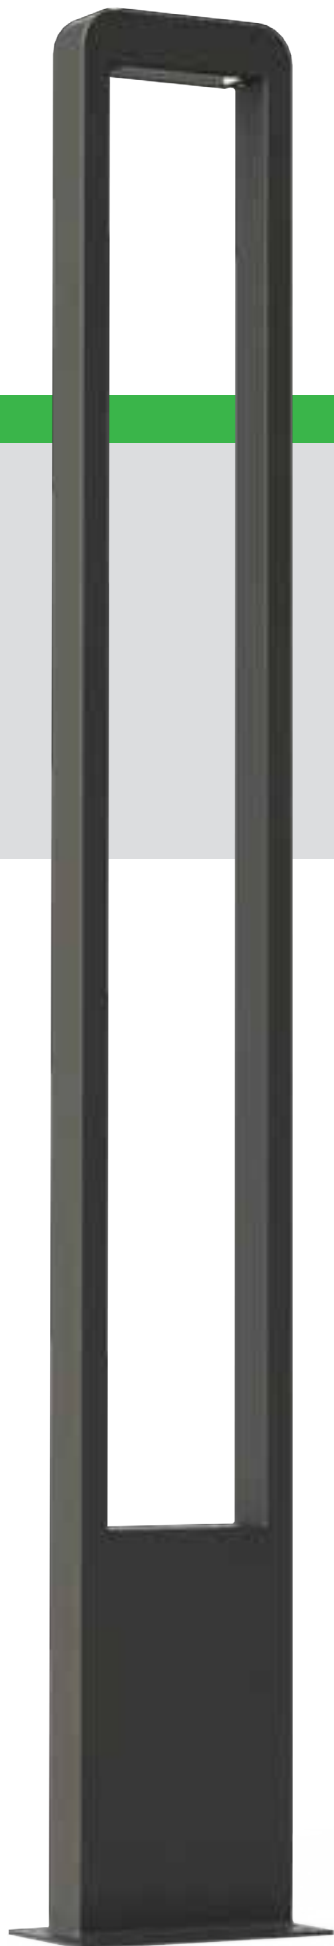

ARKA

RO-P4990

ABAT-JOUR

RO-P4988

OUTDOOR LIGHTS

PARK LIGHTS

KITA

RO-P4157