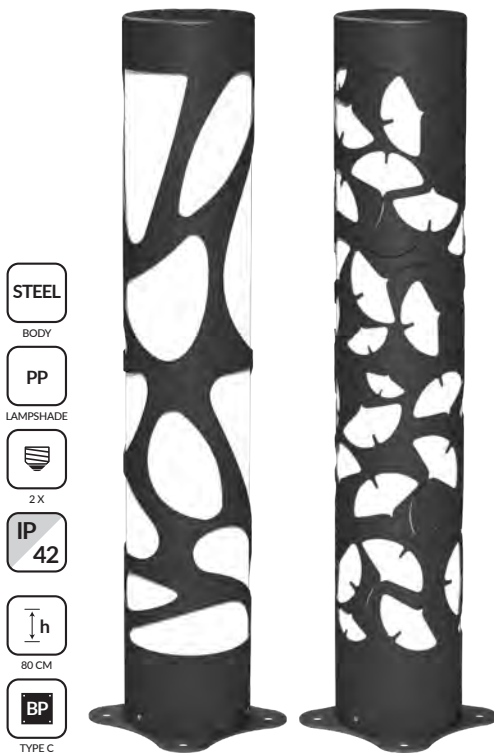

MITRA 1
RO-L2570

MITRA 2
RO-L2575