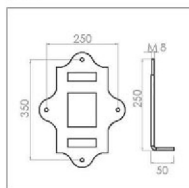

TYPE V

TYPE W

TYPE X

TYPE Y

EXPLANATION OF SYMBOLS

 STEEL	The structure is made of steel	 Used LED module	 IP 20	The lamp is protected against solid objects larger than 12.5 mm and has no protection against water penetration.
 ALU	The structure is made of aluminum	 Used LED Strip lamp	 BP	Shows the product base installation specifications.
 CUST IRON	The structure are made of cast iron	 Useable 250–400 watt sodium vapor lamp (HST) & mercury vapor lamp (HME)	 3000K 6500K	Displays the color temperature of the lamp based on warm white (3000K) or cool white (6500K)
 WOOD	The cover is a product made of wood	 Used E27 Lamp holder	 h	Specifies the height of the product.
 WPC	The cover is a product made of Plast wood	 Used E40 Lamp holder	 L	Specifies the length of the product.
 AC	The bubble is made of acrylic	 Used High Power LED lamp	 Ø	Specifies the diameter of the product.
 PP	The bubble is made of polypropylene	 The beam angle of light is 90 degrees	 ES PUR	It has a powder electrostatic coating with UV resistance with the ability to apply polyurethane paint.
 PC	The bubble is made of polycarbonate	 The beam angle of light is 60 degrees		Protective earth connection.
 GLASS	The bubble is made of tempered glass	 The beam angle of light is 45 degrees		Special for outdoor installation.
 GLASS	The bubble is made of glass	 The beam angle of light is customizable from 5 to 120 degrees		Special for indoor installation.
 Used LED lamp		 The beam angle of light is 140 to 70 degrees		European CE standard.
 Used linear SMD projector		 The lamp is completely protected against the penetration of dust and water with low pressure flow.		ISO 9001 quality management system standard certification.
 Used COB Lamp with GU10 connector		 The lamp is protected against solid objects larger than 1 mm and water sprayed on it from above.		Ability to broadcast RGB lights.