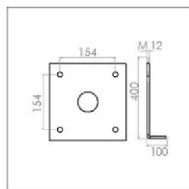

INSTALLATION TYPE

TYPE H