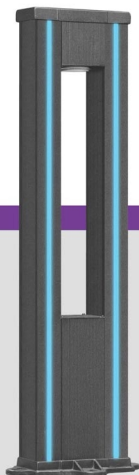

ROZITA

RO-L2076

AZITA

RO-L2077