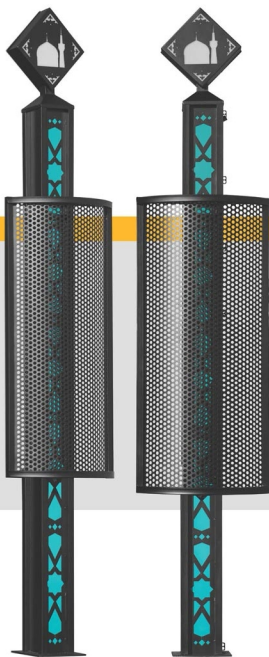

DISPLAY STAND

RO-E2017

Advertising stands can be produced in various designs and sizes for installing banners and posters to manage advertising spaces in the city along with their lighting system.

استندهای تبلیغاتی در طرحها و اندازههای گوناگون برای نصب بنرها و پوسترها جهت مدیریت فضاهای تبلیغاتی در سطح شهر در کنار سیستم روشنایی خود قابل تولید میباشند.