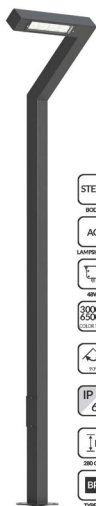

MITRA 1
RO-L2570

MITRA 2
RO-L2575

RITA 1
RO-L2550

RITA 2
RO-L2555

A modern, sleek outdoor street light fixture is the central focus, positioned on the left side of the frame. The light fixture has a dark, curved arm that extends horizontally, housing a long, narrow, glowing light source. The background is a dark, atmospheric night scene in a park, with silhouettes of trees and a person walking in the distance. The overall mood is quiet and serene.

OUTDOOR LIGHTS

PARK LIGHTS

KAREN SERIES

KAREN 2
RO-P4086

KAREN 3
RO-P4087

KAREN 1
RO-P4085

KARENA SERIES

KARENA 4 RO-P4098