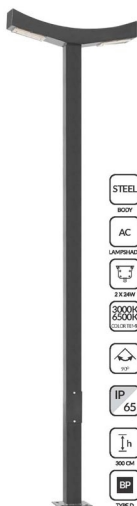

VENUS 1
RO-P4908