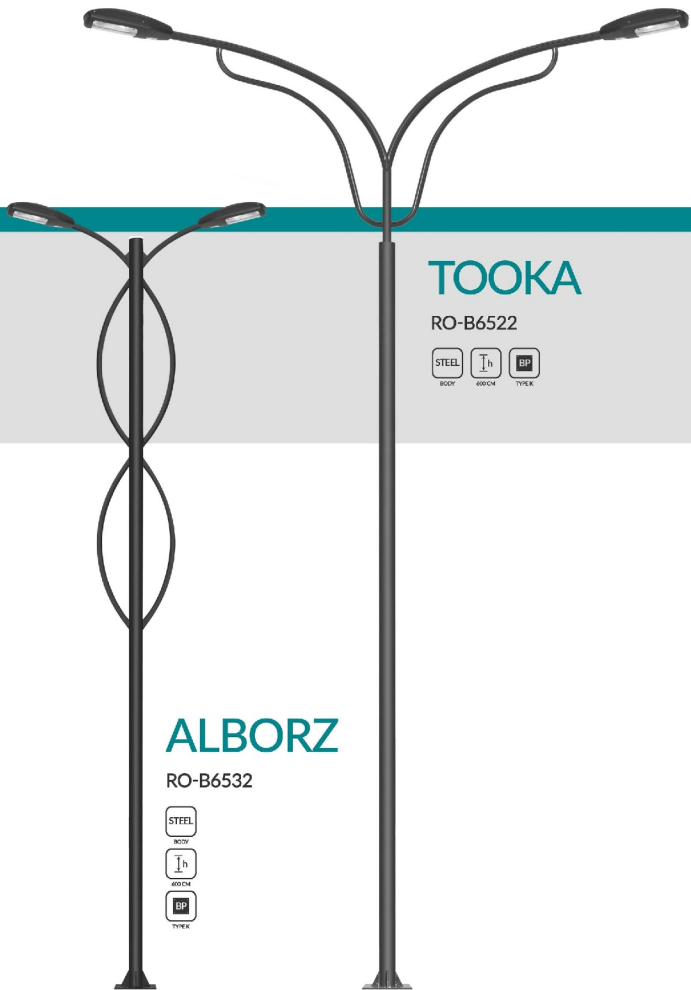

RO-B6515

STEEL

BODY

1h

600 CM

BP

TYPE K

TOOKA