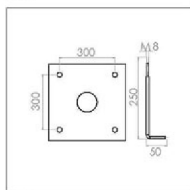

INSTALLATION TYPE

TYPE M