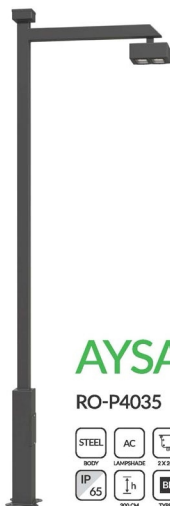

RO-P4040

MACAN

RO-P4973

KOOHSANGI

RO-P4615

CARINA

RO-P4980

STEEL BODY	ALU HEADLIGHT	PC LAMP/SHADE	2X
IP 42	1h 430 CM	BP TYPE E	

AYSAN

RO-P4035

STEEL BODY	AC LAMP/SHADE	1h EX30W	3000K 6500K COLOR TEMP	5W
IP 65	1h 300 CM	BP TYPE D		

ANDROMEDA

RO-P4029

MANDANA

RO-P4028

ANGEL SERIES