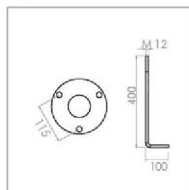

INSTALLATION TYPE

TYPE B