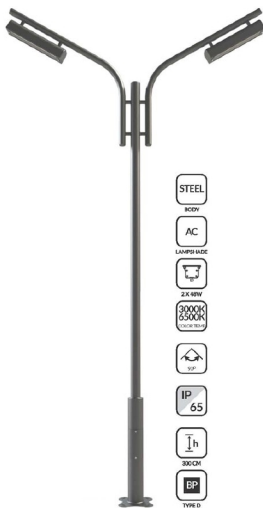

ANGEL SERIES

ANGEL 1 RO-P4030

ANGEL 2 RO-P4032