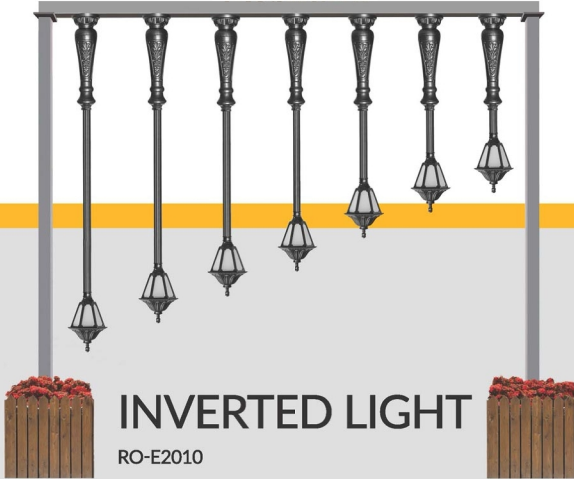

MAKE OUR CITY BEAUTIFUL

URBAN ELEMENTS

ENTS

INVERTED LIGHT

RO-E2010

DIAMOND

RO-E2011

Diamond Element is made of steel sheet and laser cutting, with geometry inspired by the elements of nature, in various dimensions and sizes and different lighting designs can be produced on behalf of other such products.