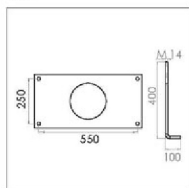

TYPE V

TYPE W

TYPE X

TYPE Y

EXPLANATION OF SYMBOLS

 STEEL	The structure is made of steel	 Used LED module	 IP 20	The lamp is protected against solid objects larger than 12.5 mm and has no protection against water penetration.
 ALU	The structure is made of aluminum	 Used LED Strip lamp	 BP	Shows the product base installation specifications.
 CUST IRON	The structure are made of cast iron	 Useable 250–400 watt sodium vapor lamp (HST) & mercury vapor lamp (HME)	 3000K 6500K	Displays the color temperature of the lamp based on warm white (3000K) or cool white (6500K)
 WOOD	The cover is a product made of wood	 Used E27 Lamp holder	 h	Specifies the height of the product.
 WPC	The cover is a product made of Plast wood	 Used E40 Lamp holder	 L	Specifies the length of the product.
 AC	The bubble is made of acrylic	 Used High Power LED lamp	 Ø	Specifies the diameter of the product.
 PP	The bubble is made of polypropylene	 The beam angle of light is 90 degrees	 ES PUR	It has a powder electrostatic coating with UV resistance with the ability to apply polyurethane paint.
 PC	The bubble is made of polycarbonate	 The beam angle of light is 60 degrees		Protective earth connection.
 GLASS	The bubble is made of tempered glass	 The beam angle of light is 45 degrees		Special for outdoor installation.
 GLASS	The bubble is made of glass	 The beam angle of light is customizable from 5 to 120 degrees		Special for indoor installation.
 Used LED lamp		 The beam angle of light is 140 to 70 degrees		European CE standard.
 Used linear SMD projector		 The lamp is completely protected against the penetration of dust and water with low pressure flow.		ISO 9001 quality management system standard certification.
 Used COB Lamp with GU10 connector		 The lamp is protected against solid objects larger than 1 mm and water sprayed on it from above.		Ability to broadcast RGB lights.