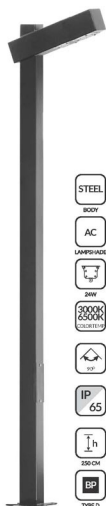

PARHAM
RO-P4033