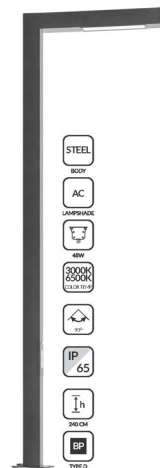

OUTDOOR LIGHTS

PARK LIGHTS

KAREN SERIES

KAREN 2
RO-P4086

KAREN 3
RO-P4087

KAREN 1
RO-P4085

KARENA SERIES

KARENA 4 RO-P4098