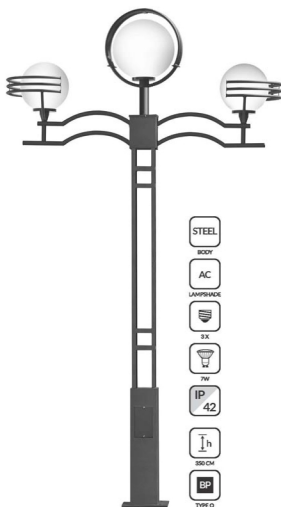

ROJAN
RO-P4530