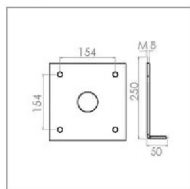

INSTALLATION TYPE

TYPE G