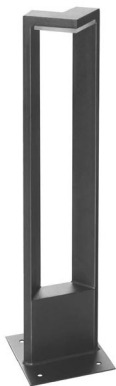

ROSA 80
RO-L2580