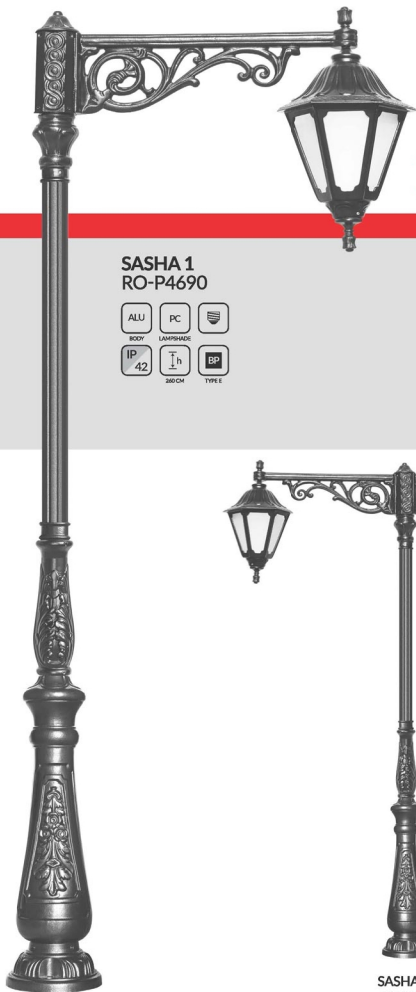

SABA SERIES

SABA 2
RO-P4694

SABA 1
RO-P4692

POURIYA SERIES

POURIYA 2
RO-P4094

POURIYA 1
RO-P4092

OUTDOOR LIGHTS
CLASSIC LIGHTS

**SASHA
SERIES**

SASHA 1
RO-P4690

SASHA 2
RO-P4691

PARIA SERIES

PARIA 1
RO-P4070

PARIA 2
RO-P4090

OUTDOOR LIGHTS

STREET LIGHTS

ROYAL 2