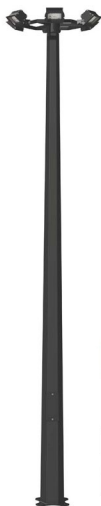

AYSAN

RO-P4035

STEEL BODY	AC LAMP/SHADE	1h EX30W	3000K 6500K COLOR TEMP	5W
IP 65	1h 300 CM	BP TYPE D		

ANDROMEDA

RO-P4029

MANDANA

RO-P4028

ANGEL SERIES