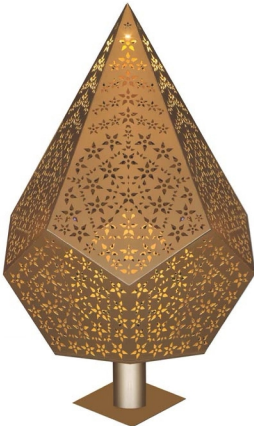

MAKE OUR CITY BEAUTIFUL

URBAN ELEMENTS

ENTS

INVERTED LIGHT

RO-E2010

DIAMOND

RO-E2011

Diamond Element is made of steel sheet and laser cutting, with geometry inspired by the elements of nature, in various dimensions and sizes and different lighting designs can be produced on behalf of other such products.