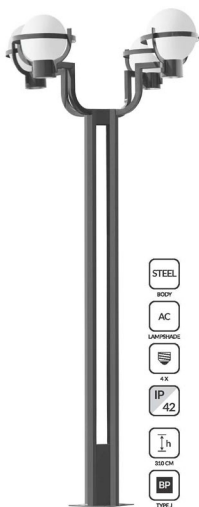

MERSEDEH

RO-P4045

ATLAS
RO-P4644