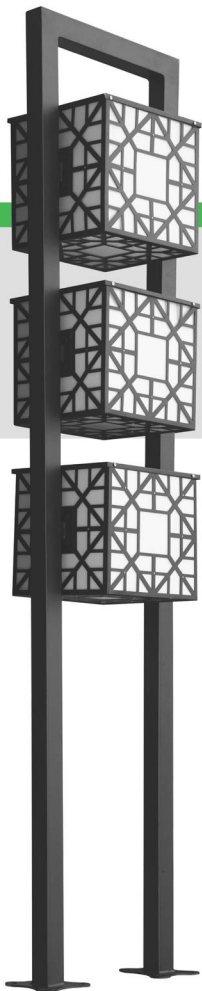

PICHAK

RO-P4802