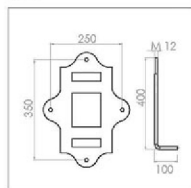

TYPE V

TYPE W

TYPE X

TYPE Y

EXPLANATION OF SYMBOLS

 STEEL	The structure is made of steel	 Used LED module	 IP 20	The lamp is protected against solid objects larger than 12.5 mm and has no protection against water penetration.
 ALU	The structure is made of aluminum	 Used LED Strip lamp	 BP	Shows the product base installation specifications.
 CUST IRON	The structure are made of cast iron	 Useable 250–400 watt sodium vapor lamp (HST) & mercury vapor lamp (HME)	 3000K 6500K	Displays the color temperature of the lamp based on warm white (3000K) or cool white (6500K)
 WOOD	The cover is a product made of wood	 Used E27 Lamp holder	 h	Specifies the height of the product.
 WPC	The cover is a product made of Plast wood	 Used E40 Lamp holder	 L	Specifies the length of the product.
 AC	The bubble is made of acrylic	 Used High Power LED lamp	 Ø	Specifies the diameter of the product.
 PP	The bubble is made of polypropylene	 The beam angle of light is 90 degrees	 ES PUR	It has a powder electrostatic coating with UV resistance with the ability to apply polyurethane paint.
 PC	The bubble is made of polycarbonate	 The beam angle of light is 60 degrees		Protective earth connection.
 GLASS	The bubble is made of tempered glass	 The beam angle of light is 45 degrees		Special for outdoor installation.
 GLASS	The bubble is made of glass	 The beam angle of light is customizable from 5 to 120 degrees		Special for indoor installation.
 Used LED lamp		 The beam angle of light is 140 to 70 degrees		European CE standard.
 Used linear SMD projector		 The lamp is completely protected against the penetration of dust and water with low pressure flow.		ISO 9001 quality management system standard certification.
 Used COB Lamp with GU10 connector		 The lamp is protected against solid objects larger than 1 mm and water sprayed on it from above.		Ability to broadcast RGB lights.