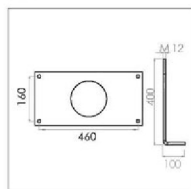

TYPE V

TYPE W

TYPE X

TYPE Y

EXPLANATION OF SYMBOLS

 STEEL	The structure is made of steel	 Used LED module	 IP 20	The lamp is protected against solid objects larger than 12.5 mm and has no protection against water penetration.
 ALU	The structure is made of aluminum	 Used LED Strip lamp	 BP	Shows the product base installation specifications.
 CUST IRON	The structure are made of cast iron	 Useable 250–400 watt sodium vapor lamp (HST) & mercury vapor lamp (HME)	 3000K 6500K	Displays the color temperature of the lamp based on warm white (3000K) or cool white (6500K)
 WOOD	The cover is a product made of wood	 Used E27 Lamp holder	 h	Specifies the height of the product.
 WPC	The cover is a product made of Plast wood	 Used E40 Lamp holder	 L	Specifies the length of the product.
 AC	The bubble is made of acrylic	 Used High Power LED lamp	 Ø	Specifies the diameter of the product.
 PP	The bubble is made of polypropylene	 The beam angle of light is 90 degrees	 ES PUR	It has a powder electrostatic coating with UV resistance with the ability to apply polyurethane paint.
 PC	The bubble is made of polycarbonate	 The beam angle of light is 60 degrees		Protective earth connection.
 GLASS	The bubble is made of tempered glass	 The beam angle of light is 45 degrees		Special for outdoor installation.
 GLASS	The bubble is made of glass	 The beam angle of light is customizable from 5 to 120 degrees		Special for indoor installation.
 Used LED lamp		 The beam angle of light is 140 to 70 degrees		European CE standard.
 Used linear SMD projector		 The lamp is completely protected against the penetration of dust and water with low pressure flow.		ISO 9001 quality management system standard certification.
 Used COB Lamp with GU10 connector		 The lamp is protected against solid objects larger than 1 mm and water sprayed on it from above.		Ability to broadcast RGB lights.