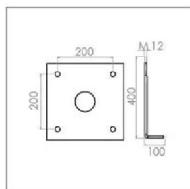

INSTALLATION TYPE

TYPE I