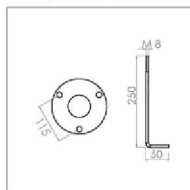

INSTALLATION TYPE

TYPE A