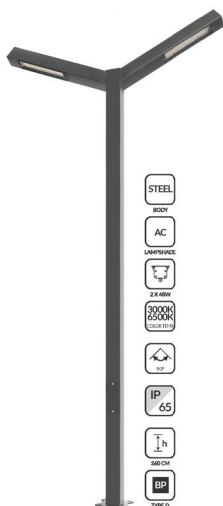

KARENA 2
RO-P4097